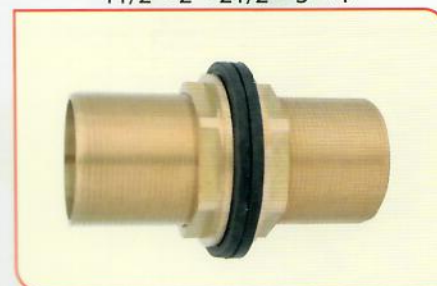

PLUMBING ITEMS

Golden Clamp
1/2" - 3/4" - 1" - 1 1/4" - 1 1/2" - 2"

Expandable Pipe Plug
2" - 2 1/2" - 3" - 4" - 6" - 8"

Chrome Fittings

Brass King Nipple with Nut
1/2" - 3/4" - 1" - 1 1/4" - 1 1/2" - 2"

Compression Fittings Copper

Gate Valve Brass
1/2" - 3/4" - 1" - 1 1/4"
1 1/2" - 2" - 2 1/2" - 3" - 4"

Non Return Valve Brass - Spring Type
1/2" - 3/4" - 1" - 1 1/4"
1 1/2" - 2" - 2 1/2" - 3" - 4"

Non Return Valve - Door Type Brass
1/2" - 3/4" - 1" - 1 1/4"
1 1/2" - 2" - 2 1/2" - 3" - 4"

Foot Valve Brass Spring Net Type
1/2" - 3/4" - 1" - 1 1/4"
1 1/2" - 2" - 2 1/2" - 3" - 4"

Tank Nipple Brass
1/2" - 3/4" - 1" - 1 1/4" - 1 1/2" - 2"

Foot Valve Brass - Spring Type
1/2" - 3/4" - 1" - 1 1/4"
1 1/2" - 2" - 2 1/2" - 3" - 4"

Nipple Brass Male Threaded
1/2" - 3/4" - 1" - 1 1/4"
1 1/2" - 2" - 2 1/2" - 3" - 4"

Brass Reducing Bush
3/4" x 1/2" - 1" x 3/4" - 1 1/4" x 1" - 1 1/2" x 1"
1 1/2" x 1 1/4" - 2" x 1" - 2" x 1 1/4" - 2" x 1 1/2"