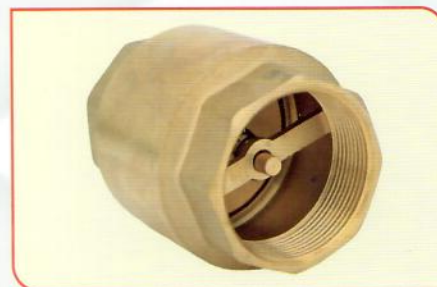

PLUMBING ITEMS

Golden Clamp
1/2" - 3/4" - 1" - 1 1/4" - 1 1/2" - 2"

Expandable Pipe Plug
2" - 2 1/2" - 3" - 4" - 6" - 8"

Chrome Fittings

Brass King Nipple with Nut
1/2" - 3/4" - 1" - 1 1/4" - 1 1/2" - 2"

Compression Fittings Copper

Gate Valve Brass
1/2" - 3/4" - 1" - 1 1/4"
1 1/2" - 2" - 2 1/2" - 3" - 4"

Non Return Valve Brass - Spring Type
1/2" - 3/4" - 1" - 1 1/4"
1 1/2" - 2" - 2 1/2" - 3" - 4"

Non Return Valve - Door Type Brass
1/2" - 3/4" - 1" - 1 1/4"
1 1/2" - 2" - 2 1/2" - 3" - 4"

Foot Valve Brass Spring Net Type
1/2" - 3/4" - 1" - 1 1/4"
1 1/2" - 2" - 2 1/2" - 3" - 4"

Tank Nipple Brass
1/2" - 3/4" - 1" - 1 1/4" - 1 1/2" - 2"

Foot Valve Brass - Spring Type
1/2" - 3/4" - 1" - 1 1/4"
1 1/2" - 2" - 2 1/2" - 3" - 4"